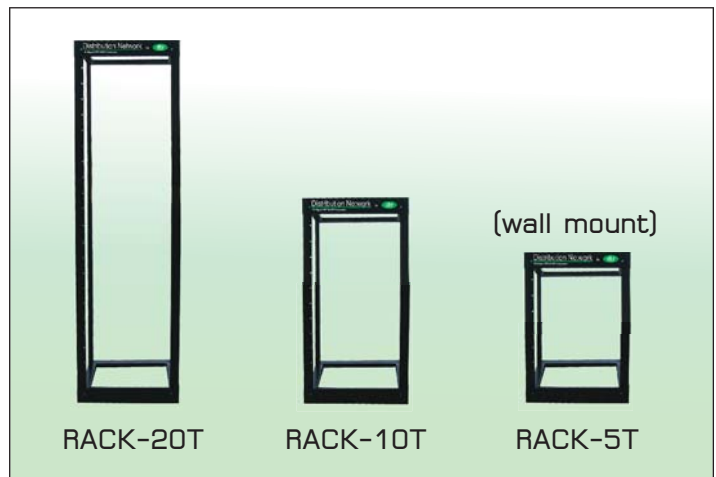

Head End Equipment

Rack & Tray

dBy RACK

Standard Rack 19"

Standard Rack	Dimensions
RACK	483(L)x297(W)x1480(H) mm.

dBy RACK-xxT

Euro Rack 19"

Euro Rack 19"	Dimensions
RACK-20T	537(L)x450(W)x1860(H) mm.
RACK-10T	537(L)x450(W)x1120(H) mm.
RACK-5T	537(L)x445(W)x485(H) mm.

dBy TRAY-H

Tray Standard Rack

Tray Euro Rack	Dimensions
TRAY-EU	480(L)x300(W)x80(H) mm.

dBy TRAY-EU

Tray Euro Rack

Tray Euro Rack	Dimensions
TRAY-EU	485(L)x300(W)x35(H) mm.