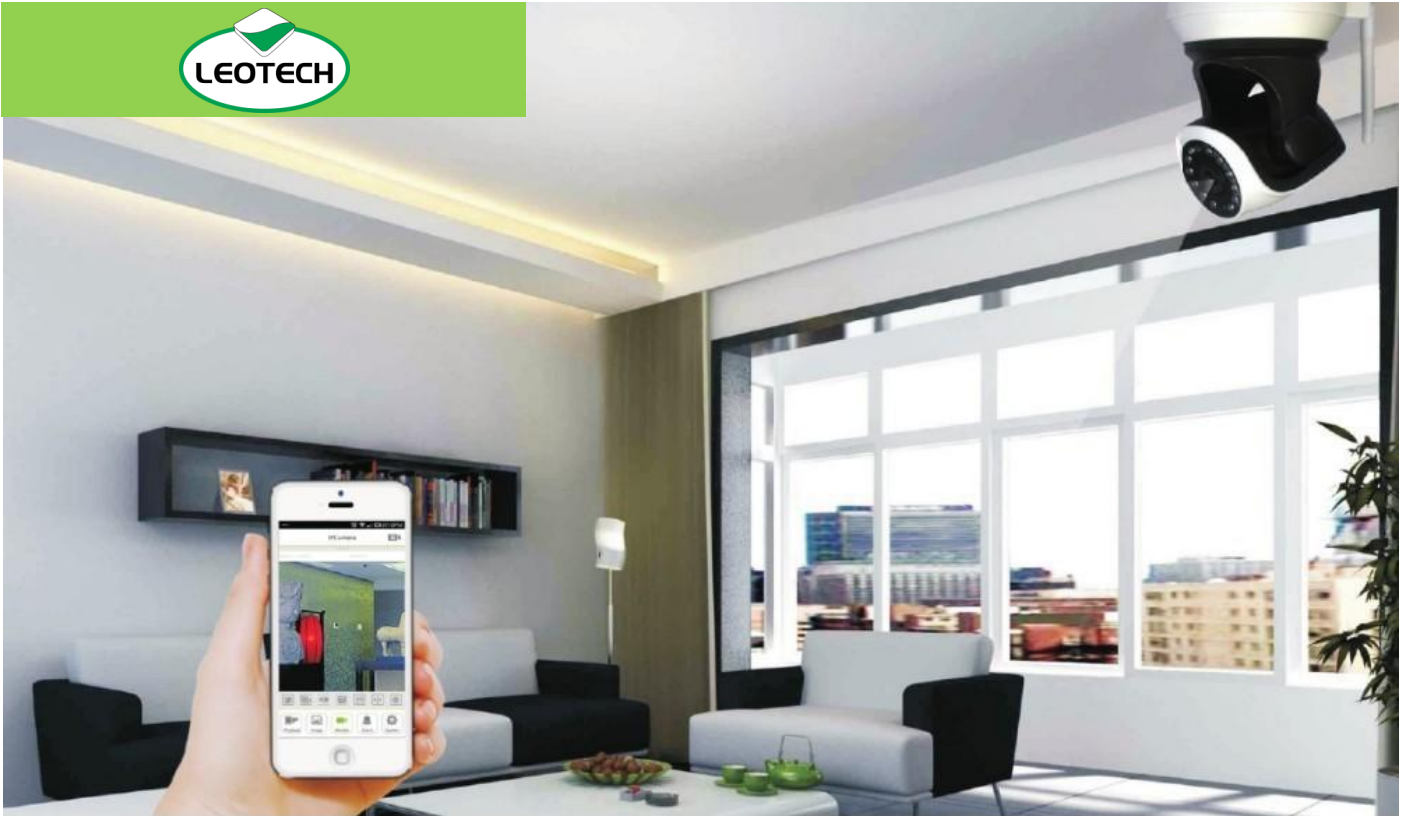

Super Clear HD IP Camera

ITEMS	SPECIFICATION
Camera	
Processor	Hi3518E
Access Mode	Scanning QR code to get camera ID, search camera ID, type in camera ID
Control Protocol	ONVIF 2.0 protocol, support
P2P	Adopt Amazon cloud P2P server cluster, intelligent application and super stable
System Security	Three access level user management
UID Technology	Use API license encryption, high confidential
WiFi Setup	Convenient and fast WiFi setup by mobile phone
Storage	Support max 64GB external Micro-SD card/TF card, support TF card hot plug, support cloud storage
Video	
Video Compression	H.264, support three-stream
Resolution	720P(1280×720)
Sensor	1/4 inch 720p progressive scan CMOS sensor, support AWB/AGC/Automatic backlight compensation
Lens/View Angle	3.6mm@F1.2/62.6°
Bit Rate	CBR/VBR, output range:128~4096kbps
Night Vision	Dual IR-Cut filter auto switch, 13pcs IR LEDs, 10m IR distance
Audio	
Compression Format	G711/AAC
Dual-Way Audio	Support
Network	
Interface	1×RJ45 10/100M ethernet interface
Protocol	TCP/IP, HTTP, TCP, UDP, SMTP, FTP, DHCP, DNS, DDNS, NTP, UPnP, RTSP, P2P etc.
Network Function	Support Gmail/Yahoo/Sina/Sohu/163/QQ E-mail alarm, FTP, support website update
Online Visitor	Support 4 users to watch online video synchronously
WiFi Standard	Support IEEE 802.11b/g/n
Alarm	
Alert Way	Support motion detection alarm, voice detect alert, GPIO alert, Email alert, upload image to FTP
P/T	
Pan/Tilt Angle	Vertical 90°, horizontal 355°
Software	
Monitor Software	iOS(5.0 or above) Android(2.3 or above), IE, CMS(Windows XP)
Operation System	Embedded Linux
Customization	Support customized software and hardware in accordance with client's demand